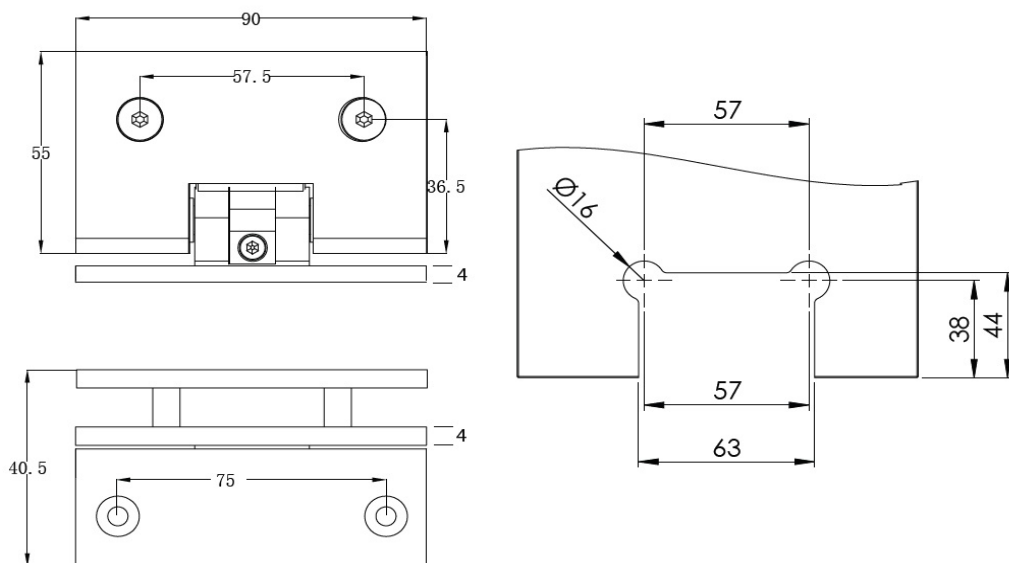

PRODUCT SHEET

Description:

Shower Hinge "CPH III", 90DG, Polish Brass, Glass/Glass, 6-10 mm. Glass Thickness, W/Angle Adjustment Function, & 15DG Return Function, Brass Material, Chamfered Edges

Item number:

15.24.060-8

Units	Box	Carton	HS Code	Barcode
Pcs.	1	20	8302100090	
				5704866502320

SISO A/S

Mileparken 11
DK-2740 Skovlunde
Denmark
VAT: DK 24786013

Phone +45 45 830 900

www.siso.dk
siso@siso.dk

Danske Bank
Nytorv Branch
Copenhagen
SWIFT: DABADKKK

Account no.
4180 3112 112936
IBAN Account
DK7230003112112936